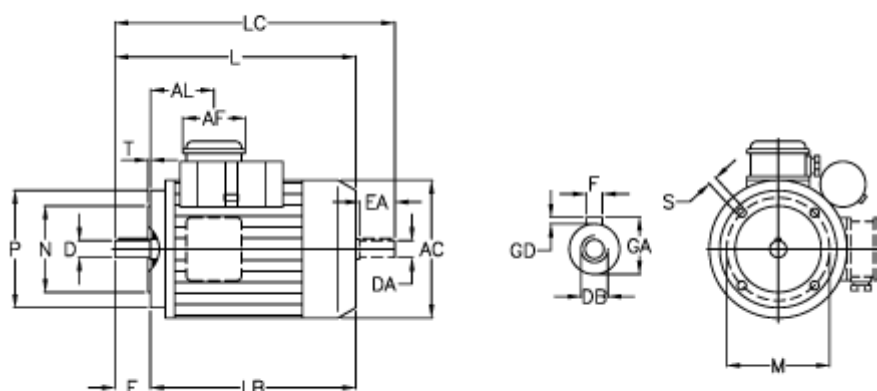

Article number: 250256651029

Description: ICME Single-phase motor M71B-6 0,25KW
6 - 900 rpm 1x220 Volt 50Hz B14 with running capacitor

Measures

A = 112	DB = M5	K1 = 17	T = 2.5
A/F = 70	E = 30	L = 247	
AC = 137	F = 5	LB = 217	
AL = 76	GA = 16.0	LC = 281	
B = 90	GD = 5	M = 85	
C = 45	H = 71	N = 70	
CA = 86	HD = 178	P = 105	
D = 14	K = 7	S = M6	